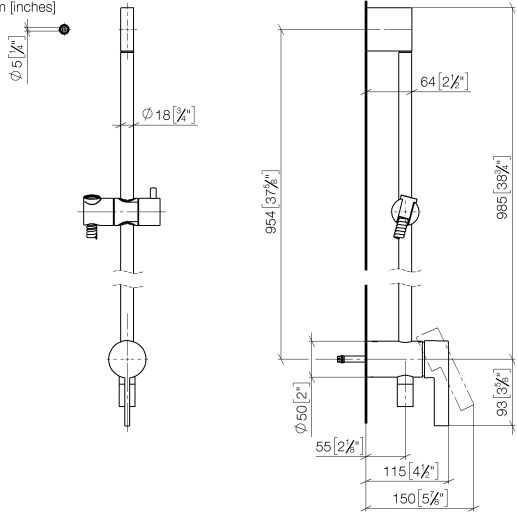

Concealed single-lever mixer with integrated shower connection with shower set without hand shower - Chrome

IMO

36 111 970

- metal shower hose 1750mm with integrated anti-twist protection
- slide bar
- Pipe diameter 18 mm

Required miscellaneous

	Concealed wall mounting - •min. recess depth 80 mm •max. recess depth 105 mm	35 050 970 90
--	---	---------------

Required miscellaneous

	Hand shower - Chrome	28 016 979-00
--	-----------------------------	---------------

Concealed single-lever mixer with integrated shower connection with shower set without hand shower - Chrome

IMO

36 111 970

mm [inches]

Certificates

Belgaqua_21-025- WRAS_2011027. LGA_29928.
27_1.

36 111 970

Spare parts list

No.	Item Number	Name	Quantity used	Delivery time
1	05 17 20 726 02 90	fixing set	1	2
2	09 31 11 049 90	pin	2	2
3	04 31 11 113 00 90	pin	2	2
4	08 17 97 054-00	holder	1	10
5	90 28 22 782 00-00	pipe	1	10
6	28 322 970-00	Metal shower hose 1/2" x 3/8" x 1750 mm - Chrome	1	2
7	12 580 970-00	Slide unit - Chrome	1	10
8	90 19 97 002 00-00	connection	1	10
9	90 14 20 026 00 90	seal	1	2