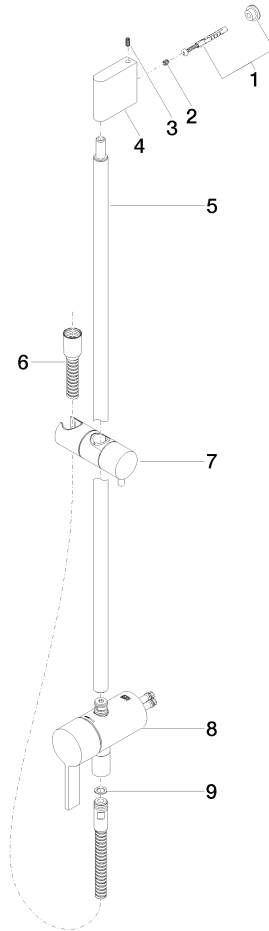

Concealed single-lever mixer with integrated shower connection with shower set without hand shower - Chrome

IMO

36 111 970

- metal shower hose 1750mm with integrated anti-twist protection
- slide bar
- Pipe diameter 18 mm

Required miscellaneous

	Concealed wall mounting - •min. recess depth 80 mm •max. recess depth 105 mm	35 050 970 90
--	---	---------------

Required miscellaneous

	Hand shower - Chrome	28 016 979-00
--	-----------------------------	---------------

Concealed single-lever mixer with integrated shower connection with shower set without hand shower - Chrome

IMO

36 111 970

mm [inches]

Certificates

Belgaqua_21-025- WRAS_2011027. LGA_29928.
27_1.

36 111 970

Spare parts list

No.	Item Number	Name	Quantity used	Delivery time
1	05 17 20 726 02 90	fixing set	1	2
2	09 31 11 049 90	pin	2	2
3	04 31 11 113 00 90	pin	2	2
4	08 17 97 054-00	holder	1	10
5	90 28 22 782 00-00	pipe	1	10
6	28 322 970-00	Metal shower hose 1/2" x 3/8" x 1750 mm - Chrome	1	2
7	12 580 970-00	Slide unit - Chrome	1	10
8	90 19 97 002 00-00	connection	1	10
9	90 14 20 026 00 90	seal	1	2